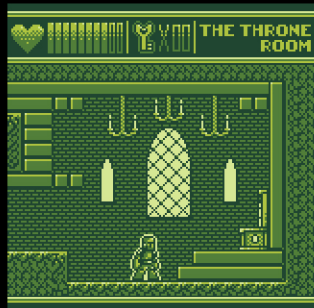

IZMA - PORTFOLIO
PIXEL ART