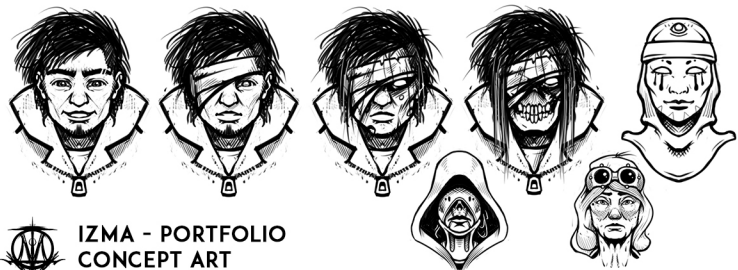

ILLUSTRATOR/ INKER/ CONCEPT ARTIST/ MOTION GRAPHICS/ PIXEL PUSHER

ARTIST PORTFOLIO

IZMA/ ADAM BIRCH - 2018

CONTENTS

1

PERSONAL WORK

3

COMICBOOK INKS

5

PIXEL ART

7

CONCEPT ART

9

RELEASED BOOKS

10

YOUTUBE CHANNEL/ VIDEO WORK

11

PREVIOUS WORK/ SKILLS

IZMA - PORTFOLIO
CONTENTS

IZMA - PORTFOLIO
PERSONAL WORK

ALEX
IN A
NIGHTMARE
WORLD
KIDD

IZMA - PORTFOLIO
PERSONAL WORK

IZMA - PORTFOLIO
PIXEL ART

 IZMA - PORTFOLIO
CONCEPT ART

BENT PENNY:
THE BLACK AND WHITE ART OF IZMA

GHOSTS

GHOSTS:
COMMISSION COVER

IZMA - PORTFOLIO
RELEASED BOOKS

-IZMA-

'LISA: THE PAINFUL RPG'
ART TIMELAPSE

-IZMA-

'ALEX KIDD - BOSSES'
INKING TIME LAPSE