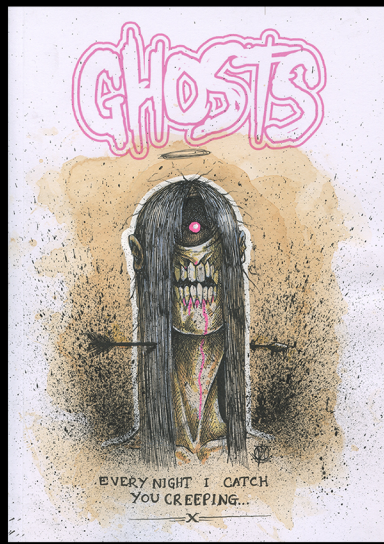

11

PREVIOUS WORK/ SKILLS

IZMA - PORTFOLIO
CONTENTS

IZMA - PORTFOLIO
PERSONAL WORK

ALEX
IN A
NIGHTMARE
WORLD
KIDD

IZMA - PORTFOLIO
PERSONAL WORK

IZMA - PORTFOLIO
PIXEL ART

 IZMA - PORTFOLIO
CONCEPT ART

BENT PENNY:
THE BLACK AND WHITE ART OF IZMA

GHOSTS

GHOSTS:
COMMISSION COVER

IZMA - PORTFOLIO
RELEASED BOOKS

-IZMA-

'LISA: THE PAINFUL RPG'
ART TIMELAPSE

-IZMA-

'ALEX KIDD - BOSSES'
INKING TIME LAPSE